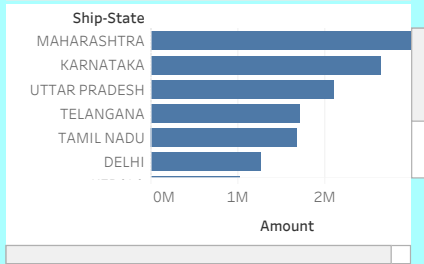

Top 10 States